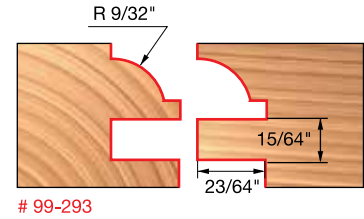

Freud Router Bits: 99-290, 99-291, 99-293

Set-Up for One-Piece Rail & Stile Bit