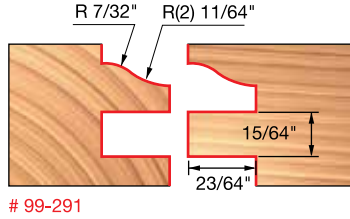

Freud Router Bits: 99-290, 99-291, 99-293

Set-Up for One-Piece Rail & Stile Bit