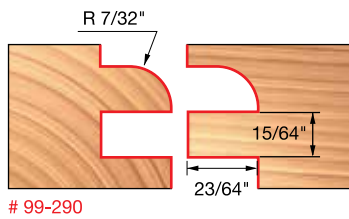

Freud Router Bits: 99-290, 99-291, 99-293

Set-Up for One-Piece Rail & Stile Bit