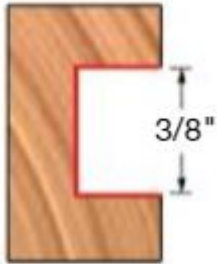

Edge of Arlington Saw & Tool, Inc.

124 South Collins
Arlington, TX 76010
Phone: 817-461-7171 • Fax: 817-795-6651
Toll Free: 888-461-7171
Email: info@eoasaw.com
Website: www.eoasaw.com

UP172
UP177
UP182

Item #UP172-IC, Freud 4 15/16 in Dia, 1 1/4 in Bore, 3/8 in Cut Height Groover
\$209.54

SPECIFICATIONS	
Manufacturer	Freud Tools
Application	Excellent for use on shapers and cope spindles of double end tenoners.
Type	Insert Cutter Design
Diameter	4 15/16 in
Bore	1 1/4 in
Cut Height, Length, or Width	3/8 in
Replacement Parts	RG01MAA310 10-Pack Inserts, ICK172-1 2-Pack Inserts, ICSC-003 10-Pack Screws, ICSC-007 10-Pack Screws, ICWS-09DB 10-Pack Screws