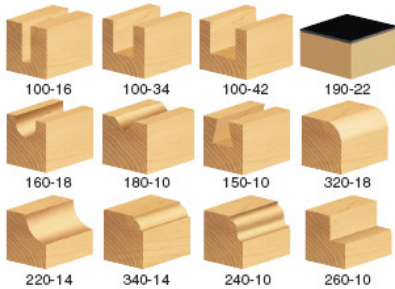

Edge of Arlington Saw & Tool, Inc.

124 South Collins
Arlington, TX 76010
Phone: 817-461-7171 • Fax: 817-795-6651
Toll Free: 888-461-7171
Email: info@eoasaw.com
Website: www.eoasaw.com

Item #TRS-120, Amana Professional Quality 12-PC Router Bit Set \$122.81

Thank you for shopping with us! All Timberline® Sets are packaged in a beautifully designed storage case to keep your bits safe, clean, and easy to find for many years of use. Set includes the most commonly used router bits in the industry. 1/4" Shank Professional Quality Carbide-Tipped Custom made hardwood storage case included