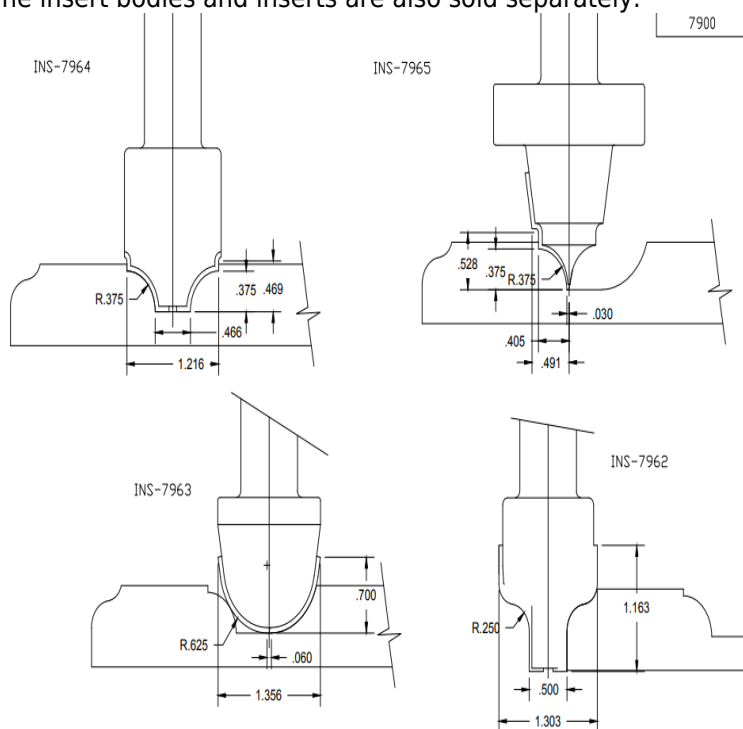

MDF Raise
Inside Rough

MDF Raise
Inside Corner
Cleaner

MDF Raise
Raised Panel

Item #Series 7900, Vortex Tool Series 7900 Four-Piece Insert MDF Door Set \$1,731.45

Edge of Arlington offers free shipping in the United States when you choose flat rate shipping.

By using tools in combination, you can create solid doors with the appearance of five-piece construction. By selecting a few different patterns, you can mix and match profiles to make hundreds of different door designs.

Set 7900 comes complete with four insert bodies and the inserts. All tools have a 3/4" shank diameter.

The insert bodies and inserts are also sold separately.

SPECIFICATIONS

Includes

7962 MDF Raise Outside Door Edge, 7964 MDF Raise Inside Rough, 7965 MDF Raise Inside Corner Cleaner, 7963 MDF Raise Raised Panel