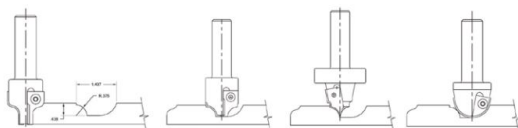

Edge of Arlington Saw & Tool, Inc.

124 South Collins
Arlington, TX 76010
Phone: 817-461-7171 • Fax: 817-795-6651
Toll Free: 888-461-7171
Email: info@eoasaw.com
Website: www.eoasaw.com

MDF Raise
Outside Door Edge

MDF Raise
Inside Rough

MDF Raise
Inside Corner
Cleaner

MDF Raise
Raised Panel

Item #Series 7900, Vortex Tool Series 7900 Four-Piece Insert MDF Door Set $1,731.45

Edge of Arlington offers free shipping in the United States when you choose flat rate shipping.

By using tools in combination, you can create solid doors with the appearance of five-piece construction. By selecting a few different patterns, you can mix and match profiles to make hundreds of different door designs.

Set 7900 comes complete with four insert bodies and the inserts. All tools have a 3/4" shank diameter.

The insert bodies and inserts are also sold separately.