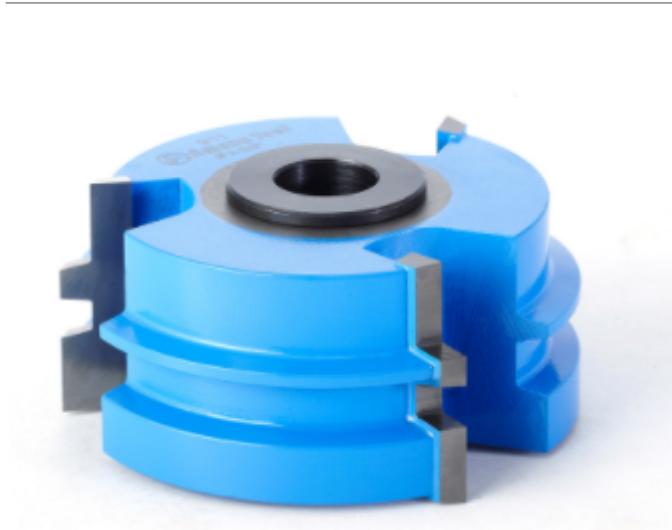

Edge of Arlington Saw & Tool, Inc.

124 South Collins
Arlington, TX 76010
Phone:817-461-7171 • Fax: 817-795-6651
Toll Free: 888-461-7171
Email: info@eoasaw.com
Website: www.eoasaw.com

Item #SC617, Amana Tool Carbide-Tipped 3-Wing Glue Joint 2-13/16 Dia x 1-3/16 x 1 & 1-1/4 in Bore \$108.21

Thank you for shopping with us! .

SPECIFICATIONS	
Manufacturer	Amana Tool
Diameter	2 13/16 in
Cut Height, Length, or Width	1-3/16 in
Bore	1 in & 1 1/4 in
Diameter (D1)	2 1/2 in
Note	Rub collar for 1 1/4 in arbor only.
Rub Collar	C-017