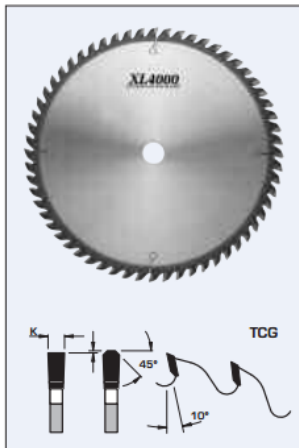

Edge of Arlington Saw & Tool, Inc.

124 South Collins
Arlington, TX 76010
Phone: 817-461-7171 • Fax: 817-795-6651
Toll Free: 888-461-7171
Email: info@eoasaw.com
Website: www.eoasaw.com

Item #S19350, FS Tool XL4000 Extended Life Crosscut Saw Blades TCG $246.99

Thank you for shopping with us! **Design:**

- Tooth configuration: TCG
- Cutting Material: TC XL4000
- Expansion slots: Cu Plugged

Application:

- For crosscutting and ripping dry soft and hardwoods, plastic laminated composite materials (single-sided)
- On table saws, sliding table saws, and cut-off saws

SPECIFICATIONS

Bore	1 in
Kerf	.155 in
Manufacturer	FS Tool
Plate	0.11 in
Teeth	60