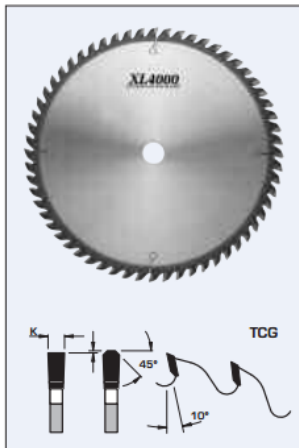

### Item #S19250, FS Tool XL4000 Extended Life Crosscut Saw Blades TCG

**\$149.05**

Thank you for shopping with us! **Design:**

- Tooth configuration: TCG
- Cutting Material: TC XL4000
- Expansion slots: Cu Plugged

#### **Application:**

- For crosscutting and ripping dry soft and hardwoods, plastic laminated composite materials (single-sided)
- On table saws, sliding table saws, and cut-off saws

## SPECIFICATIONS

<b>Bore</b>	5/8 in
<b>Kerf</b>	.126 in
<b>Manufacturer</b>	FS Tool
<b>Plate</b>	.087 in
<b>Teeth</b>	40