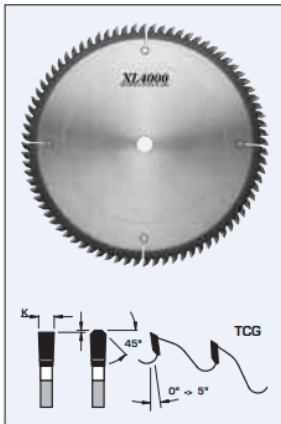

### Item #S10250, FS Tool XL4000 Extended Life Fine Crosscut Saw Blades TCG

**\$212.52**

Thank you for shopping with us!

#### Design:

- Tooth configuration: TCG
- Cutting Material: TC XL4000
- Expansion slots: Cu Plugged

## SPECIFICATIONS

<b>Manufacturer</b>	FS Tool
<b>Diameter</b>	10 in
<b>Bore</b>	5/8 in
<b>Kerf</b>	.126 in
<b>Note</b>	
<b>Plate</b>	0.087 in
<b>Teeth</b>	80
<b>Pinholes</b>	