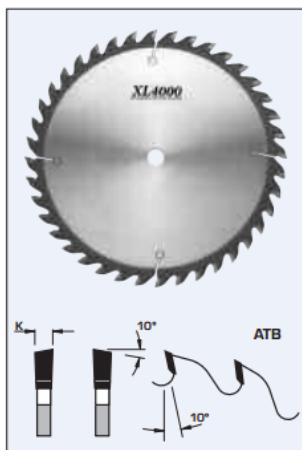

Edge of Arlington Saw & Tool, Inc.

124 South Collins
Arlington, TX 76010
Phone:817-461-7171 • Fax: 817-795-6651
Toll Free: 888-461-7171
Email: info@eoasaw.com
Website: www.eoasaw.com

Item #S09300, FS Tool XL4000 Extended Life Crosscut Saw Blades ATB

$221.94

Thank you for shopping with us!

Design:

- Tooth configuration: ATB
- Cutting Material: TC XL4000
- Expansion slots: Cu Plugged

Application:

- For crosscutting and ripping dry soft and hardwoods, plywood, masonite, and raw MDF panels
- On table saws, sliding table saws, and cut-off saws

SPECIFICATIONS

Diameter	12 in
Bore	1 in
Kerf	.135 in
Manufacturer	FS Tool
Plate	.095 in
Teeth	60