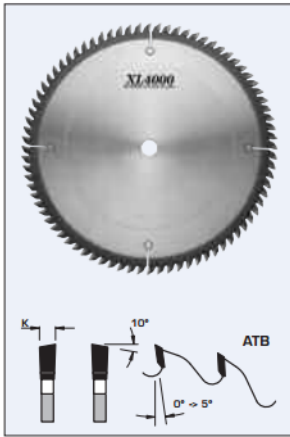

### Item #S06250, FS Tool XL4000 Extended Life Fine Crosscut Saw Blades ATB \$202.36

Thank you for shopping with us!

#### Design:

- Tooth configuration: ATB
- Cutting Material: TC XL4000
- Expansion slots: Cu Plugged

## SPECIFICATIONS

<b>Diameter</b>	10 in
<b>Bore</b>	5/8 in
<b>Kerf</b>	.126 in
<b>Manufacturer</b>	FS Tool
<b>Note</b>	
<b>Plate</b>	0.087 in
<b>Teeth</b>	80