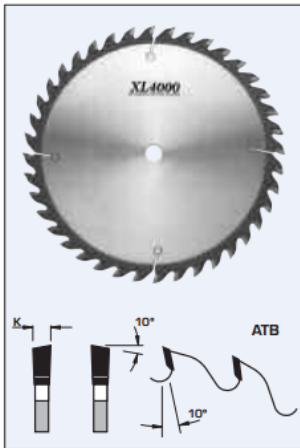

Edge of Arlington Saw & Tool, Inc.

124 South Collins
Arlington, TX 76010
Phone:817-461-7171 • Fax: 817-795-6651
Toll Free: 888-461-7171
Email: info@eoasaw.com
Website: www.eoasaw.com

Item #S03250, FS Tool XL4000 Extended Life Crosscut Saw Blades ATB

$146.38

Thank you for shopping with us!

Design:

- Tooth configuration: ATB
- Cutting Material: TC XL4000
- Expansion slots: Cu Plugged

Application:

- For crosscutting and ripping dry soft and hardwoods, plywood, masonite, and raw MDF panels
- On table saws, sliding table saws, and cut-off saws

SPECIFICATIONS

Diameter	10 in
Bore	5/8 in
Kerf	.126 in
Manufacturer	FS Tool
Plate	.087 in
Teeth	40