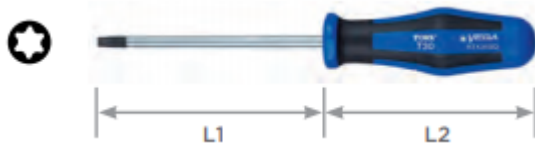

Edge of Arlington Saw & Tool, Inc.

124 South Collins
Arlington, TX 76010
Phone: 817-461-7171 • Fax: 817-795-6651
Toll Free: 888-461-7171
Email: info@eoasaw.com
Website: www.eoasaw.com

Item #RTX30SD, Vega Torx® Screwdrivers

$5.12

Thank you for shopping with us!

Made from S2 modified shock resistant steel for professional performance and durability. Dual composition ergonomic handle. Proprietary precision CNC machined tips for excellent fit in fastener recess.

SPECIFICATIONS

Manufacturer	Vega Industries
Length	Length 4-1/2 in / Handle Length 4-1/4 in
Tip/Point	30