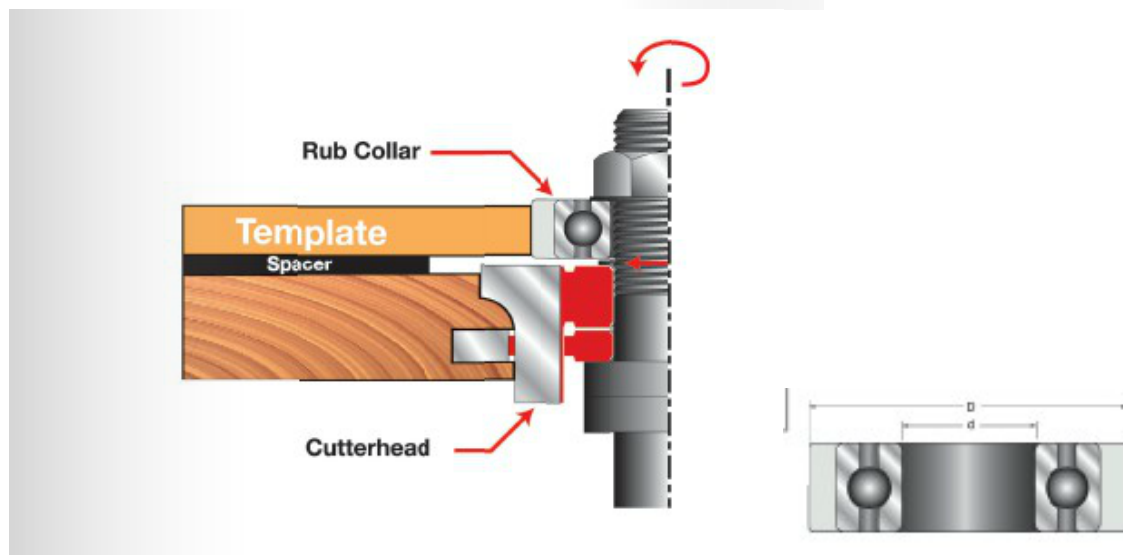

Thank you for shopping with us!

Freud's Ball Bearing Rub Collars are made using precision industrial ball bearings, and are ideal for doing template work or making cathedral doors.

Ball Bearing Rub Collars Reference Chart

Item Number	Rub Collar Number	Item Number	Rub Collar Number	Item Number	Rub Collar Number
EC091	RC-001	UC221	RC-002	UP213	RC10#
EC140	RC-003	UC223	RC-002	UP214	RC10#
EC141	RC-003	UP016	RC10#	UP215	RC10#
EC142	RC-003	UP140	RC50#	UP216	RC10#
EC143	RC-003	UP141	RC30#	UP217	RC10#
EC144	RC-003	UP142	RC30#	UP218	RC10#
EC146	RC-003	UP143	RC30#	UP219	RC10#
EC260	RC-001	UP144	RC30#	UP220	RC10#
EC266	RC-001	UP145	RC50#	UP221	RC10#
EC270	RC-001	UP146	RC50#	UP222	RC10#
EC274	RC-001	UP147	RC50#	UP223	RC10#
OPT101	RC601	UP148	RC50#	UP260	RC30#
OPT102	RC701	UP149	RC50#	UP261	RC30#
RP1000	RC10#	UP150	RC50#	UP262	RC30#
RP2000	RC10#	UP151	RC50#	UP263	RC30#
RS1000	RSC-#	UP152	RC50#	UP264	RC30#
RS2000	RSC-#	UP153	RC30#	UP265	RC30#
UC200	RC-002	UP200	RC10#	UP266	RC30#
UC201	RC-002	UP201	RC10#	UP267	RC30#
UC202	RC-002	UP202	RC10#	UP268	RC30#
UC203	RC-002	UP203	RC10#	UP269	RC20#
UC204	RC-002	UP204	RC10#	UP270	RC20#
UC207	RC-002	UP205	RC10#	UP272	RC20#
UC208	RC-002	UP206	RC10#	UP273	RC20#
UC209	RC-002	UP207	RC10#	UP274	RC20#
UC210	RC-002	UP208	RC10#	UP275	RC20#
UC211	RC-002	UP209	RC10#	WB101	RC601
UC212	RC-002	UP210	RC10#	WB102	RC701
UC213	RC-002	UP211	RC10#		
UC215	RC-002	UP212	RC10#