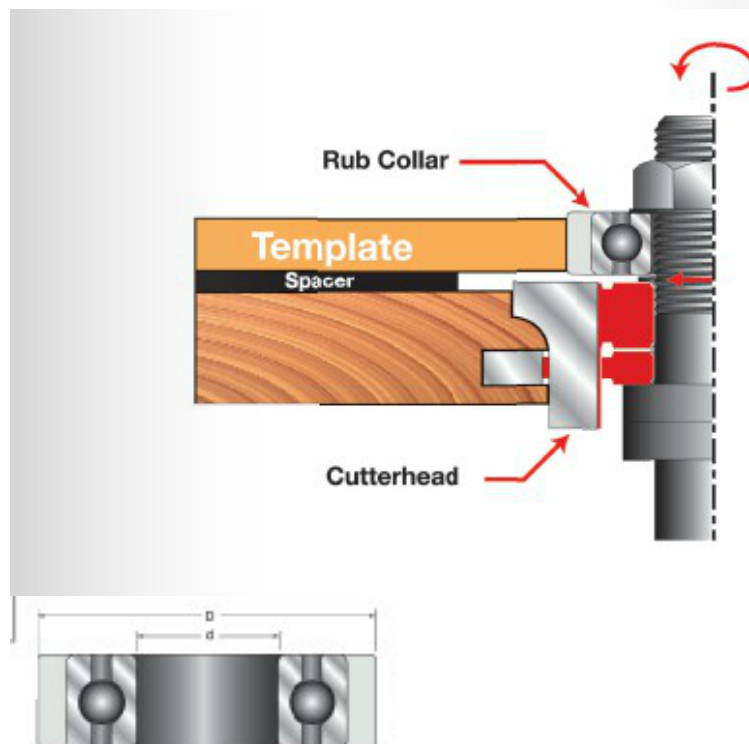

Thank you for shopping with us!

Freud's Ball Bearing Rub Collars are made using precision industrial ball bearings, and are ideal for doing template work or making cathedral doors.

Ball Bearing Rub Collars Reference Chart

Item Number	Rub Collar Number	Item Number	Rub Collar Number	Item Number	Rub Collar Number
EC091	RC-001	UC221	RC-002	UP213	RC10#
EC140	RC-003	UC223	RC-002	UP214	RC10#
EC141	RC-003	UP016	RC10#	UP215	RC10#
EC142	RC-003	UP140	RC50#	UP216	RC10#
EC143	RC-003	UP141	RC50#	UP217	RC10#
EC144	RC-003	UP142	RC50#	UP218	RC10#
EC146	RC-003	UP143	RC50#	UP219	RC10#
EC260	RC-001	UP144	RC50#	UP220	RC10#
EC266	RC-001	UP145	RC50#	UP221	RC10#
EC270	RC-001	UP146	RC50#	UP222	RC10#
EC274	RC-001	UP147	RC50#	UP223	RC10#
OPT101	RC601	UP148	RC50#	UP260	RC30#
OPT102	RC701	UP149	RC50#	UP261	RC30#
RP1000	RC10#	UP150	RC50#	UP262	RC30#
RP2000	RC10#	UP151	RC50#	UP263	RC30#
RS1000	RSC-#	UP152	RC50#	UP264	RC30#
RS2000	RSC-#	UP153	RC50#	UP265	RC30#
UC200	RC-002	UP200	RC10#	UP266	RC30#
UC201	RC-002	UP201	RC10#	UP267	RC30#
UC202	RC-002	UP202	RC10#	UP268	RC30#
UC203	RC-002	UP203	RC10#	UP269	RC20#
UC204	RC-002	UP204	RC10#	UP270	RC20#
UC207	RC-002	UP205	RC10#	UP272	RC20#
UC208	RC-002	UP206	RC10#	UP273	RC20#
UC209	RC-002	UP207	RC10#	UP274	RC20#
UC210	RC-002	UP208	RC10#	UP275	RC20#
UC211	RC-002	UP209	RC10#	WB101	RC601
UC212	RC-002	UP210	RC10#	WB102	RC701
UC213	RC-002	UP211	RC10#		
UC215	RC-002	UP212	RC10#		

See previous page for bore selection
"#" determines bore size

SPECIFICATIONS

Manufacturer	Freud Tools
Bore	1 1/4 in
Outside Diameter	3 in
Pack Quantity	1