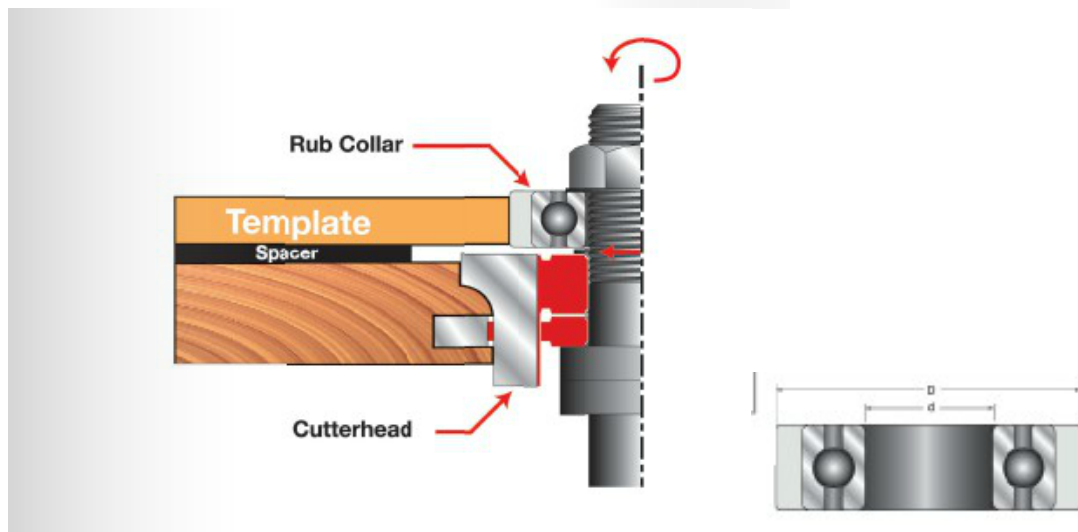

## Item #RC101, Freud 1 1/4 in Bore, 2 1/4 in OD Ball Bearing Rub Collar \$87.23

Thank you for shopping with us!

Freud's Ball Bearing Rub Collars are made using precision industrial ball bearings, and are ideal for doing template work or making cathedral doors.

### Ball Bearing Rub Collars Reference Chart

Item Number	Rub Collar Number	Item Number	Rub Collar Number	Item Number	Rub Collar Number
EC091	RC-001	UC221	RC-002	UP213	RC10#
EC140	RC-003	UC223	RC-002	UP214	RC10#
EC141	RC-003	UP016	RC10#	UP215	RC10#
EC142	RC-003	UP140	RC50#	UP216	RC10#
EC143	RC-003	UP141	RC50#	UP217	RC10#
EC144	RC-003	UP142	RC50#	UP218	RC10#
EC146	RC-003	UP143	RC50#	UP219	RC10#
EC260	RC-001	UP144	RC50#	UP220	RC10#
EC266	RC-001	UP145	RC50#	UP221	RC10#
EC270	RC-001	UP146	RC50#	UP222	RC10#
EC274	RC-001	UP147	RC50#	UP223	RC10#
OPT101	RC601	UP148	RC50#	UP260	RC30#
OPT102	RC701	UP149	RC50#	UP261	RC30#
RP1000	RC10#	UP150	RC50#	UP262	RC30#
RP2000	RC10#	UP151	RC50#	UP263	RC30#
RS1000	RSC-#	UP152	RC50#	UP264	RC30#
R32000	RSC-#	UP153	RC50#	UP265	RC30#
UC200	RC-002	UP200	RC10#	UP266	RC30#
UC201	RC-002	UP201	RC10#	UP267	RC30#
UC202	RC-002	UP202	RC10#	UP268	RC30#
UC203	RC-002	UP203	RC10#	UP269	RC20#
UC204	RC-002	UP204	RC10#	UP270	RC20#
UC207	RC-002	UP205	RC10#	UP272	RC20#
UC208	RC-002	UP206	RC10#	UP273	RC20#
UC209	RC-002	UP207	RC10#	UP274	RC20#
UC210	RC-002	UP208	RC10#	UP275	RC20#
UC211	RC-002	UP209	RC10#	WB101	RC601
UC212	RC-002	UP210	RC10#	WB102	RC701
UC213	RC-002	UP211	RC10#		
UC215	RC-002	UP212	RC10#		

See previous page for bore selection  
 \*# determines bore size

## SPECIFICATIONS

<b>Manufacturer</b>	Freud Tools
<b>Bore</b>	1 1/4 in
<b>Outside Diameter</b>	2 1/4 in
<b>Pack Quantity</b>	1