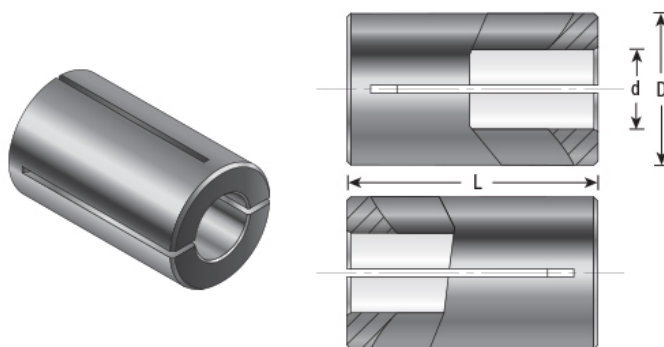

### Item #RB-142, Amana Tool High Precision 4mm x 2.5mm Router Collet Reducer **\$16.80**

Thank you for shopping with us!

Our industrial high precision machined collet reduction sleeves enable collet sizes to be reduced to accept CNC and router bits with smaller shank sizes. Reduction sleeves are produced with high quality steel and precisely machined to limit the chance of run-out.

**Warning:** Reducing the router collet with a sleeve is not a long term solution; for best results using the correct size collet is strongly recommended.

#### SPECIFICATIONS

<b>Manufacturer</b>	Amana Tool
<b>Diameter</b>	4mm
<b>Overall Length</b>	20mm
<b>Shank</b>	2.5 mm