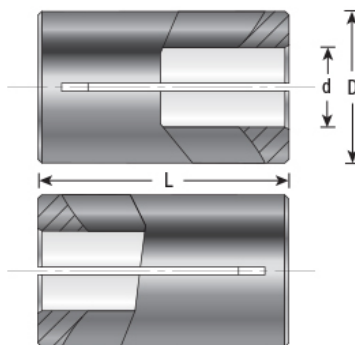

### Item #RB-118, Amana Tool High Precision 1/2 x 8mm Router Collet Reducer

**\$10.76**

Thank you for shopping with us!

Our industrial high precision machined collet reduction sleeves enable collet sizes to be reduced to accept CNC and router bits with smaller shank sizes. Reduction sleeves are produced with high quality steel and precisely machined to limit the chance of run-out.

**Warning:** Reducing the router collet with a sleeve is not a long term solution; for best results using the correct size collet is strongly recommended.

#### SPECIFICATIONS

<b>Manufacturer</b>	Amana Tool
<b>Diameter</b>	1/2 in
<b>Overall Length</b>	1 in
<b>Shank</b>	8 mm