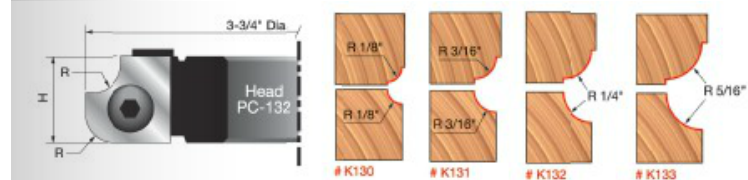

### Item #PC132, Freud 1 1/4 in Bore Combination Quarter Round Convex & Concave Radius Head \$189.93

Thank you for shopping with us! These resharpenable carbide knives are designed to cut the same radius either concave or convex. Head is computer balanced and is sold separately from the knives.

## SPECIFICATIONS

<b>Manufacturer</b>	Freud Tools
<b>Bore</b>	1/14 in
<b>Material</b>	Hardwood, Softwood, MDF, Plywood
<b>Cut Height, Length, or Width</b>	--
<b>Part Desc</b>	Combination Quarter Round Convex & Concave Radius Head
<b>Features</b>	3 3/4 in Cutterhead is computer balanced (sold separately from knives)
<b>R1/Radius</b>	--