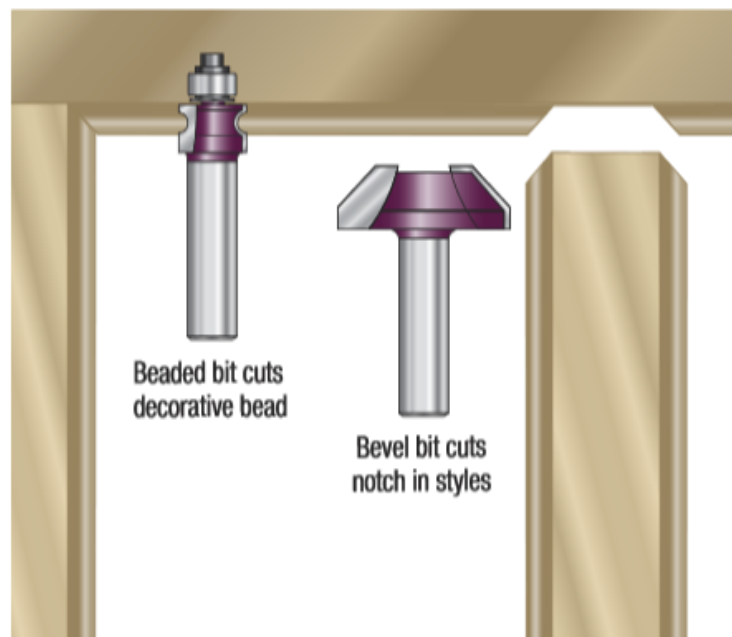

### Item #MD530, Amana Pro-Series Beaded Face Frame 2-Piece Set, Carbide-Tipped, 2 Flute \$78.04

Thank you for shopping with us! Beaded face frame set consists of two tools: Half round tool that makes the bead and bevel trimming tool that cuts the joint where the bead meets the corner of the face frame. This 2-piece set was designed to cut beautiful face frames. The beaded bit creates the decorative bead while the bevel bit creates the frame profile.

## SPECIFICATIONS

<b>Manufacturer</b>	Amana Tool
<b>Includes</b>	Beaded Bit & Bevel Bit
<b>Material</b>	N/A
<b>Part Desc</b>	Beaded Face Frame 2-Piece Set, Carbide-Tipped, 2 Flute
<b>Shank</b>	1/2 in