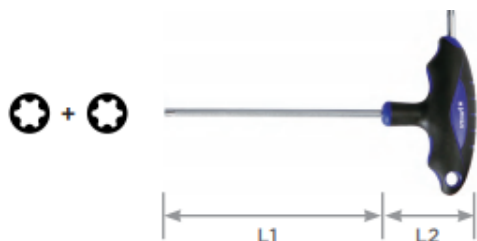

Edge of Arlington Saw & Tool, Inc.

124 South Collins
Arlington, TX 76010
Phone: 817-461-7171 • Fax: 817-795-6651
Toll Free: 888-461-7171
Email: info@eoasaw.com
Website: www.eoasaw.com

Item #LTX256, Vega Torx® T-Handles $6.94

Thank you for shopping with us!

All T-Handles are made from S2 modified steel for industry leading performance and durability • T-Handles feature two drive ends for maximum versatility • All drive tips are CNC machined for precise fit in the fastener recess • Through-hardened for maximum durability • Ergonomic handles are molded on for a permanent bond