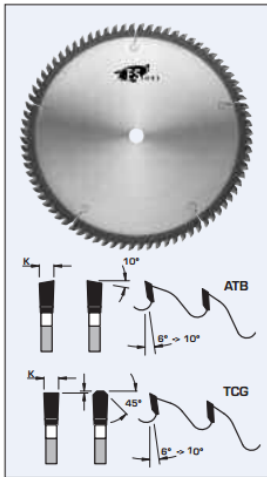

### Item #LH960, FS Tool Professional Line Fine Crosscutting Saw Blades

**\$112.26**

Thank you for shopping with us!

#### Design:

- Tooth configuration: refer to items (grind)
- Cutting Material: TC
- Expansion slots: laser, self plug

## SPECIFICATIONS

<b>Bore</b>	5/8 in
<b>Grind</b>	ATB
<b>Kerf</b>	.125 in
<b>Manufacturer</b>	FS Tool
<b>Note</b>	ATB
<b>Plate</b>	.080 in
<b>Teeth</b>	60