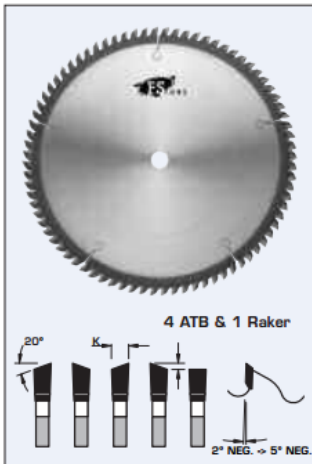

Edge of Arlington Saw & Tool, Inc.

124 South Collins
Arlington, TX 76010
Phone:817-461-7171 • Fax: 817-795-6651
Toll Free: 888-461-7171
Email: info@eoasaw.com
Website: www.eoasaw.com

Item #LH863, FS Tool Professional Line Mitre Joint Saw Blades

$108.92

Edge of Arlington offers free shipping in the United States when you choose flat rate shipping **Design:**

- Tooth configuration: 4 ATB & 1 Raker
- Cutting Material: TC
- Expansion slots: laser, self plug

Application:

- For mitre joint cuts in soft and hardwood picture frames and furniture mouldings
- On cut-off mitre machines, compound mitre machines, radial arm saws, and table saws

SPECIFICATIONS

Diameter	8.5 in
Bore	5/8 in
Kerf	.100 in
Machine	Elu Mitre, Hitachi Mitre
Plate	.070 in
Teeth	60
Manufacturer	FS Tool