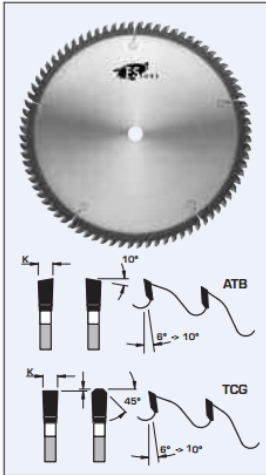

### Item #LH860, FS Tool Professional Line Fine Crosscutting Saw Blades

**\$107.44**

Thank you for shopping with us!

#### Design:

- Tooth configuration: refer to items (grind)
- Cutting Material: TC
- Expansion slots: laser, self plug

## SPECIFICATIONS

<b>Bore</b>	5/8 in
<b>Grind</b>	ATB
<b>Kerf</b>	.115 in
<b>Manufacturer</b>	FS Tool
<b>Note</b>	Diamond arbor knockout
<b>Plate</b>	.070 in
<b>Teeth</b>	60