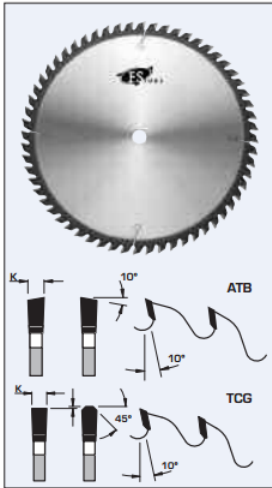

### Item #LH161, FS Tool Professional Line Standard Crosscutting Saw Blades \$114.23

Thank you for shopping with us!

#### Design:

- Tooth configuration: refer to items (grind)
- Cutting Material: TC
- Expansion slots: laser, self plug

## SPECIFICATIONS

<b>Manufacturer</b>	FS Tool
<b>Bore</b>	5/8 in
<b>Grind</b>	TCG
<b>Kerf</b>	0.125 in
<b>Teeth</b>	60
<b>Plate</b>	0.08 in
<b>Note</b>	--