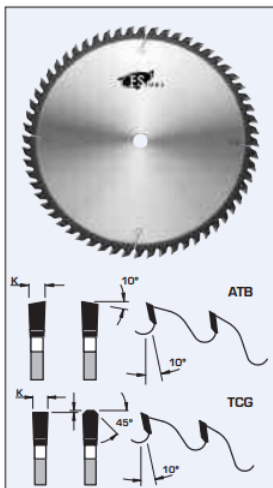

Edge of Arlington Saw & Tool, Inc.

124 South Collins
Arlington, TX 76010
Phone:817-461-7171 • Fax: 817-795-6651
Toll Free: 888-461-7171
Email: info@eoasaw.com
Website: www.eoasaw.com

Item #LH1272, FS Tool Professional Line Standard Crosscutting Saw Blades $142.44

Thank you for shopping with us!

Design:

- Tooth configuration: refer to items (grind)
- Cutting Material: TC
- Expansion slots: laser, self plug

Application:

- For cut-off and trimming of solid woods, plywood, and plastic laminated sheets
- On portable machines and table saws

SPECIFICATIONS

Manufacturer	FS Tool
Bore	1 in
Grind	ATB
Kerf	0.125 in
Teeth	72
Plate	0.087 in
Note	--