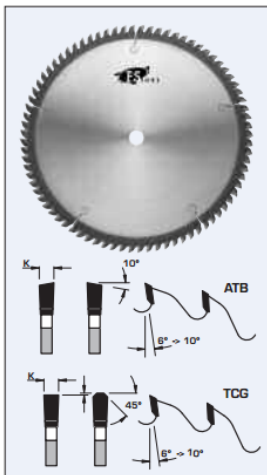

### Item #LH12096, FS Tool Professional Line Fine Crosscutting Saw Blades

**\$178.00**

Thank you for shopping with us!

#### Design:

- Tooth configuration: refer to items (grind)
- Cutting Material: TC
- Expansion slots: laser, self plug

## SPECIFICATIONS

<b>Bore</b>	1 in
<b>Grind</b>	ATB
<b>Kerf</b>	.125 in
<b>Manufacturer</b>	FS Tool
<b>Note</b>	ATB
<b>Plate</b>	.087 in
<b>Teeth</b>	96