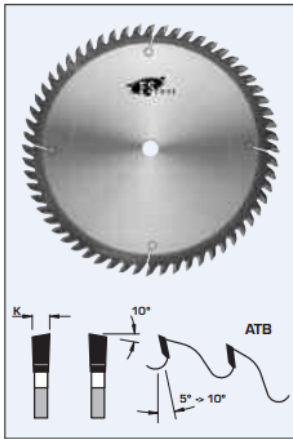

### Item #L04300, FS Tool Industrial Quality Standard Crosscut Saw Blades ATB \$211.95

Thank you for shopping with us!

#### Design:

- Tooth configuration: ATB
- Cutting Material: TC
- Expansion slots: Cu Plugged

## SPECIFICATIONS

<b>Diameter</b>	12 in
<b>Bore</b>	1 in
<b>Kerf</b>	.135 in
<b>Machine</b>	--
<b>Plate</b>	0.095 in
<b>Teeth</b>	80
<b>Manufacturer</b>	FS Tool