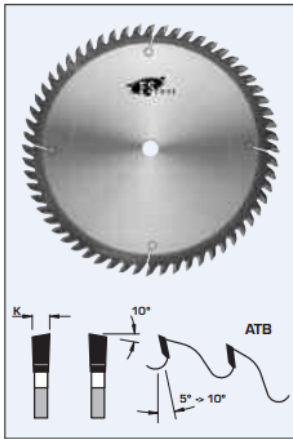

### Item #L04180, FS Tool Industrial Quality Standard Crosscut Saw Blades ATB \$139.15

Thank you for shopping with us!

#### Design:

- Tooth configuration: ATB
- Cutting Material: TC
- Expansion slots: Cu Plugged

## SPECIFICATIONS

<b>Diameter</b>	7 in
<b>Bore</b>	5/8 in
<b>Kerf</b>	.125 in
<b>Machine</b>	--
<b>Plate</b>	0.087 in
<b>Teeth</b>	40
<b>Manufacturer</b>	FS Tool