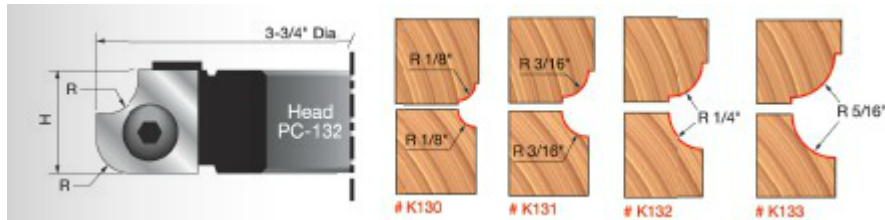

### Item #K133, Freud 3/4 in CH Combination Quarter Round Convex & Concave Radius Knife

Thank you for shopping with us!  
These resharpenable carbide knives are designed to cut the same radius either concave or convex. Head is computer balanced and is sold separately from the knives.

Head sold separately

## SPECIFICATIONS

<b>Manufacturer</b>	Freud Tools
<b>Bore</b>	--
<b>Material</b>	Hardwood, Softwood, MDF, Plywood
<b>Cut Height, Length, or Width</b>	3/4 in
<b>Part Desc</b>	Combination Quarter Round Convex & Concave Radius Knives
<b>Features</b>	Resharpenable carbide knives designed to cut the same radius either concave or complex
<b>R1/Radius</b>	5/16 in