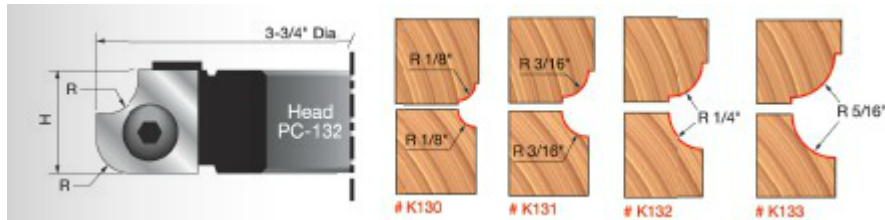

### Item #K132, Freud 3/4 in CH Combination Quarter Round Convex & Concave Radius Knife

**\$38.22**

Thank you for shopping with us!

These resharpenable carbide knives are designed to cut the same radius either concave or convex. Head is computer balanced and is sold separately from the knives.

Head sold separately

## SPECIFICATIONS

<b>Manufacturer</b>	Freud Tools
<b>Bore</b>	--
<b>Material</b>	Hardwood, Softwood, MDF, Plywood
<b>Cut Height, Length, or Width</b>	3/4 in
<b>Part Desc</b>	Combination Quarter Round Convex & Concave Radius Knives
<b>Features</b>	Resharpenable carbide knives designed to cut the same radius either concave or complex
<b>R1/Radius</b>	1/4 in