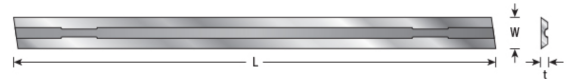

**Item #ICK-200, Amana Tool Pair of Solid Carbide 82.7mm Long x 5.5mm Height x 1.12mm Wide**  
**\$16.04**

Thank you for shopping with us!

Solid Carbide reversible knives designed for many popular 3 1/4" machines.

### SPECIFICATIONS

<b>Manufacturer</b>	Amana Tool
<b>Thickness</b>	1.12 mm
<b>Length</b>	1.12 mm
<b>Width</b>	5.5 mm
<b>Overall Length</b>	3 1/4 in