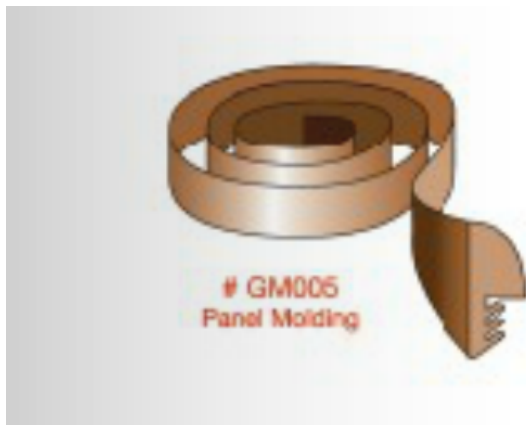

Edge of Arlington Saw & Tool, Inc.

124 South Collins
Arlington, TX 76010
Phone: 817-461-7171 • Fax: 817-795-6651
Toll Free: 888-461-7171
Email: info@eoasaw.com
Website: www.eoasaw.com

Item #GM005, Freud Glass Panel Cabinet Door Bit Set: Molding Spline - 25 Foot Roll Length \$21.53

Thank you for shopping with us! Application for 99-286: Creates top quality strong, tight-fitting glass panel door joints with ease and accuracy -Extra strong rail and stile joints with a unique lock in the stile and rail joint, along with significantly more gluing surface. No other set on the market provides this feature. -Easy time-saving set up improves accuracy and increases profitability for the professional. -Cuts all composition materials, plywoods, hardwoods, and softwoods. -Use on table-mounted portable routers.

SPECIFICATIONS

Manufacturer	Freud Tools
Diameter	N/A
Cut Height, Length, or Width	N/A
Overall Length	N/A
Part Desc	Glass panel molding spline. Fruitwood (medium brown); 25 ft roll length
R1/Radius	N/A

SPECIFICATIONS