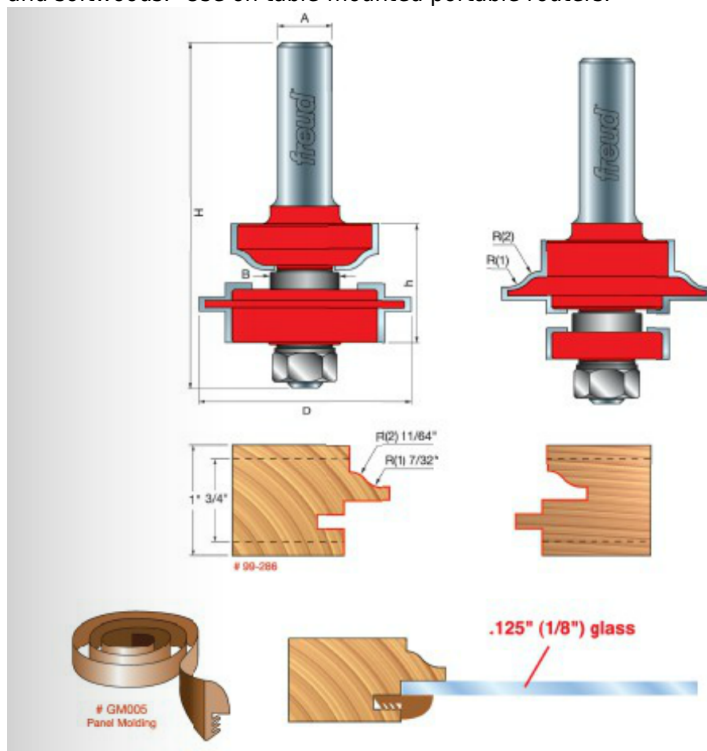

Edge of Arlington Saw & Tool, Inc.

124 South Collins
Arlington, TX 76010
Phone: 817-461-7171 • Fax: 817-795-6651
Toll Free: 888-461-7171
Email: info@eoasaw.com
Website: www.eoasaw.com

Item #GM005, Freud Glass Panel Cabinet Door Bit Set: Molding Spline - 25 Foot Roll Length \$21.53

Thank you for shopping with us! Application for 99-286: Creates top quality strong, tight-fitting glass panel door joints with ease and accuracy -Extra strong rail and stile joints with a unique lock in the stile and rail joint, along with significantly more gluing surface. No other set on the market provides this feature. -Easy time-saving set up improves accuracy and increases profitability for the professional. -Cuts all composition materials, plywoods, hardwoods, and softwoods. -Use on table-mounted portable routers.

SPECIFICATIONS

Manufacturer	Freud Tools
Diameter	N/A
Cut Height, Length, or Width	N/A
Overall Length	N/A
Part Desc	Glass panel molding spline. Fruitwood (medium brown); 25 ft roll length
R1/Radius	N/A

SPECIFICATIONS