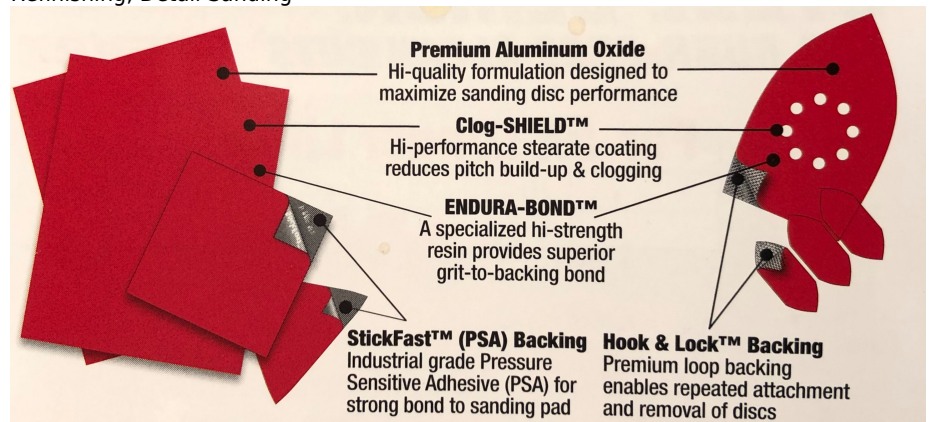

Thank you for shopping with us! Diablo's premium 2-7/8" x 2-7/8" Ultra Coarse Triangle Detail Sanding Sheets with StickFast™ backing include breakthrough innovations that improve performance, extend sanding life, and increase productivity. These sanding sheets are designed for use in Ryobi sanders and are ideal for all types of wood, metal, and plastics. The project pack includes four 60-Grit Ultra-Coarse, three 100-Grit Medium, and three 150-Grit Very Fine sheets. All detail sanding sheets include breakthrough innovations that improve performance, extend sanding life, and increase productivity. Premium aluminum oxide blend—a superior quality formulation designed for fast material removal and long sanding life. Premium hook and lock backing enables repeated attachment and removal of discs for a consistent secure connection. Clog-SHIELD—high performance stearate coating that reduces pitch build-up and clogging for maximum productivity. ENDURA-BOND—a specialized high strength resin provides superior grit-to-backing bond for extreme durability. These sanding sheets are designed for use in Ryobi sanders and are ideal for all types of wood, metal, and plastics. Ideal For: Leveling and heavy stock or paint removal; removing minor imperfections and initial sanding between paint/stain coats; and final sanding and surface preparation for stain/varnish. Suggested Projects: Paint Refinishing, Deck Surface Prep and Reconditioning, Floor Refinishing, Wood Furniture Building and Refinishing, Detail Sanding

SPECIFICATIONS

Backing	Hook & Lock
Manufacturer	Diablo Tools
Grit	Multi-Grade: (4) 60 Ultra-Coarse, (3) 100 Medium, (3) 150 Very Fine
Grit Blend	Aluminum Oxide Blend
Part Desc	Premium Detail Triangles 2-7/8 in x 2-7/8 in
Unit Price	
Pack Quantity	One Bulk Pack of 10 Sheets