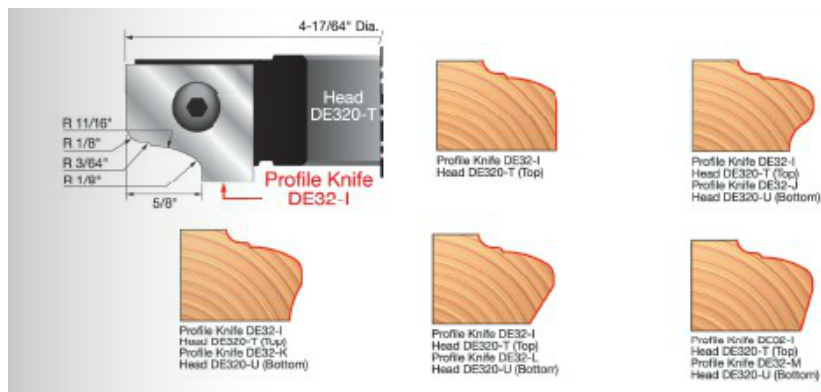

### Item #DE32-I, Freud Top Profile Cutter Knives for Cutterhead DE320-T - Set of Two

Thank you for shopping with us!

Set of two knives for Cutterhead DE320-T.

Head sold separately

SPECIFICATIONS	
<b>Manufacturer</b>	Freud Tools
<b>Application</b>	Cut a wide variety of door edge profiles
<b>Diameter</b>	--
<b>Cut Height, Length, or Width</b>	--
<b>Bore</b>	--
<b>Features</b>	Heads can be used alone or in combination with each other; profile allows opening of cab doors & drawers w/out pulls
<b>Material</b>	
<b>Part Desc</b>	Profile Knife