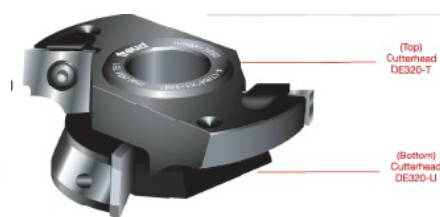

### Item #DE32-I, Freud Top Profile Cutter Knives for Cutterhead DE320-T - Set of Two

Thank you for shopping with us!

Set of two knives for Cutterhead DE320-T.

Head sold separately

SPECIFICATIONS	
<b>Manufacturer</b>	Freud Tools
<b>Application</b>	Cut a wide variety of door edge profiles
<b>Diameter</b>	--
<b>Cut Height, Length, or Width</b>	--
<b>Bore</b>	--
<b>Features</b>	Heads can be used alone or in combination with each other; profile allows opening of cab doors & drawers w/out pulls
<b>Material</b>	
<b>Part Desc</b>	Profile Knife