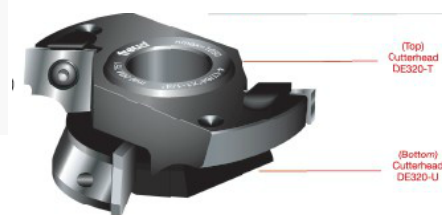

Thank you for shopping with us!

Set of two knives for Cutterhead DE320-T.

Head sold separately

SPECIFICATIONS

Manufacturer	Freud Tools
Application	Cut a wide variety of door edge profiles
Diameter	--
Cut Height, Length, or Width	--
Bore	--
Features	Heads can be used alone or in combination with each other; profile allows opening of cab doors & drawers w/out pulls
Material	
Part Descp.	Profile Knife