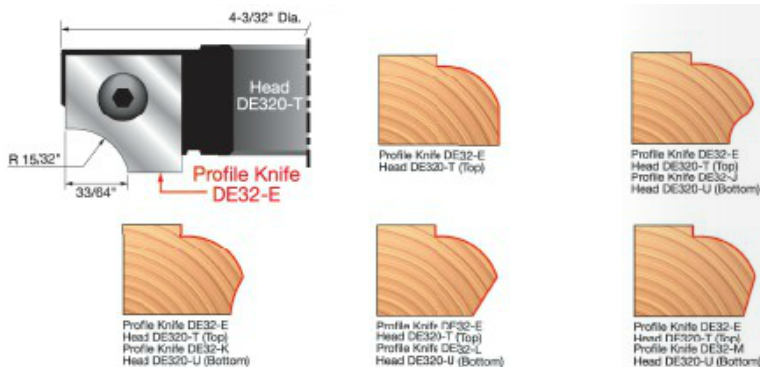

Edge of Arlington Saw & Tool, Inc.

124 South Collins
 Arlington, TX 76010
 Phone: 817-461-7171 • Fax: 817-795-6651
 Toll Free: 888-461-7171
 Email: info@eoasaw.com
 Website: www.eoasaw.com

Item #DE32-E, Freud Top Profile Cutter Knives for Cutterhead DE320-T - Set of Two \$66.48

Thank you for shopping with us!

Set of two knives for Cutterhead DE320-T.

Head sold separately

SPECIFICATIONS

Manufacturer	Freud Tools
Application	Cut a wide variety of door edge profiles
Diameter	--
Cut Height, Length, or Width	--
Bore	--
Features	Heads can be used alone or in combination with each other; profile allows opening of cab doors & drawers w/out pulls
Material	
Part Descp.	Profile Knife