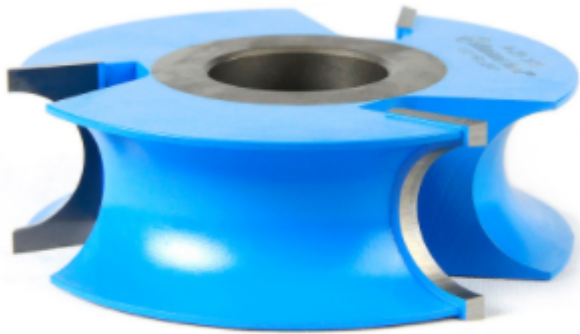

Edge of Arlington Saw & Tool, Inc.

124 South Collins
Arlington, TX 76010
Phone:817-461-7171 • Fax: 817-795-6651
Toll Free: 888-461-7171
Email: info@eoasaw.com
Website: www.eoasaw.com

Item #A-29-108, Amana Tool Carbide Tipped 3-Wing Heavy-Duty in Bead 1/2 Radius x 4 Dia. x 1-5/16 x 1-1/4 Bore \$139.34

Thank you for shopping with us!

SPECIFICATIONS	
Manufacturer	Amana Tool
B1	1 in Bead
Cut Height, Length, or Width	1 5/16 in
Diameter (D1)	3 in
Note	--
Radius	1/2 in