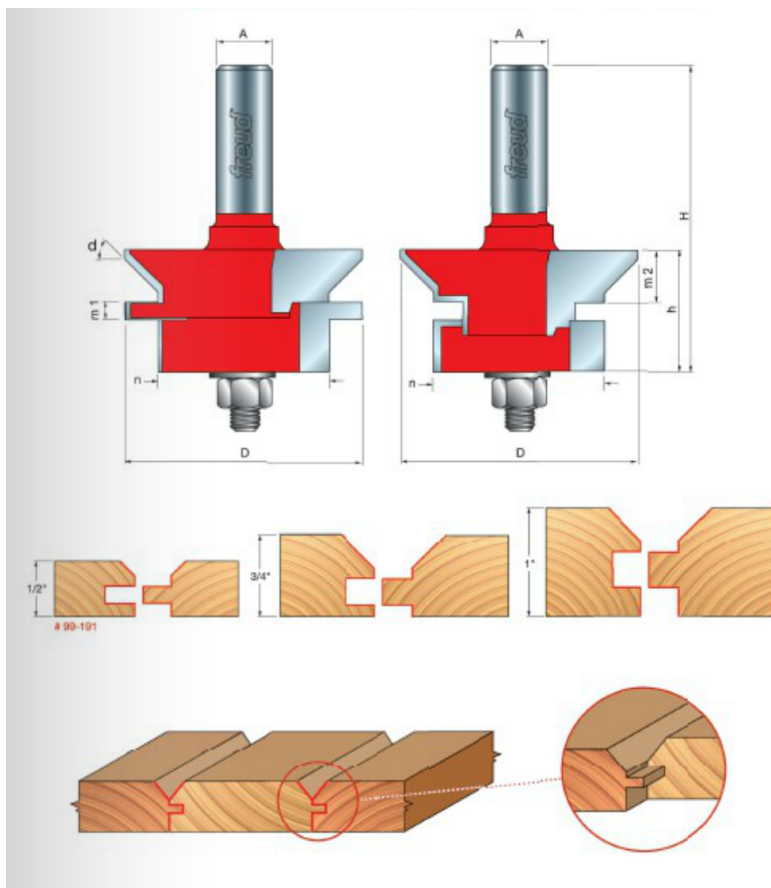

### Item #99-191, Freud 2 11/64 in Dia, 45 Deg, 1 1/8 CH, 3 3/8 OL, 1/2 Shank "V" Panel Bit Set \$242.58

Thank you for shopping with us!

**Application:** Creates attractive "V" groove paneling

- Set includes spacers that allow you to produce "V" paneling from 1/2", 3/4", or 1" thick stock
- Cuts all composition materials, plywoods, hardwoods, and softwoods
- Use on table-mounted routers

## SPECIFICATIONS

<b>Manufacturer</b>	Freud Tools
<b>Diameter</b>	2 11/64 in
<b>Cut Height, Length, or Width</b>	1 1/8 in

## SPECIFICATIONS

<b>Minor Height</b>	5/32 in - 5/16 in(m1) 25/64 in(m2)
<b>Overall Length</b>	3 3/8 in
<b>Shank</b>	1/2 in
<b>Small Diameter</b>	1 37/64 in
<b>Angle</b>	45 deg