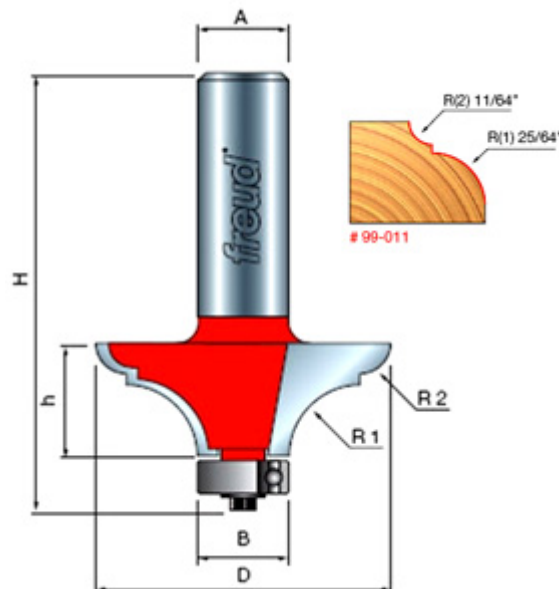

Edge of Arlington Saw & Tool, Inc.

124 South Collins
Arlington, TX 76010
Phone: 817-461-7171 • Fax: 817-795-6651
Toll Free: 888-461-7171
Email: info@eoasaw.com
Website: www.eoasaw.com

Item #99-011, Freud 1 5/8 in Dia, 5/8 in CH, 1/2 in Shank Table Top Edge Classical Bold Bit \$76.53

Thank you for shopping with us! Application: Decorative edge for tables and desks -Designed with sharp curves to generate strong, uplifting edges -Creates a bold effect on furniture of all types -Cuts all composition materials, plywoods, hardwoods, and softwoods -Use on hand-held and table-mounted portable routers

SPECIFICATIONS

Manufacturer	Freud Tools
Diameter	1 5/8 in
Cut Height, Length, or Width	5/8 in
Overall Length	2 1/2 in
R1/Radius	25/64 in
R2/Radius	11/64 in
Shank	1/2 in
Type	Quadra-Cut
Bearing Size	1/2 in