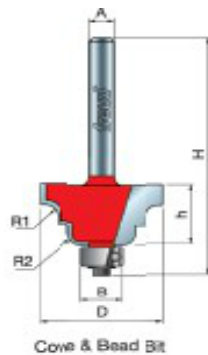

### Item #99-009, Freud 1 5/8 in Dia, 9/16 in CH, 1/2 in Shank Decorative Edge Bit: Cove & Bead \$73.14

Thank you for shopping with us!

**Application:** Decorative edging for cabinets, molding, and furniture

-Add distinctive design to cabinets, furniture, plaques, and millwork with these decorative edging bits.

-Cuts all composition materials, plywoods, hardwoods, and softwoods.

-Use on hand-held and table-mounted routers.

## SPECIFICATIONS

<b>Manufacturer</b>	Freud Tools
<b>Diameter</b>	1 5/8 in
<b>Cut Height, Length, or Width</b>	9/16 in
<b>Minor Height</b>	7/32 in
<b>Overall Length</b>	2 3/8 in
<b>R1/Radius</b>	13/64 in
<b>R2/Radius</b>	--
<b>Shank</b>	1/2 in
<b>Type</b>	Cove & Bead Bit - Quadra-Cut
<b>Bearing Size</b>	5/8 in