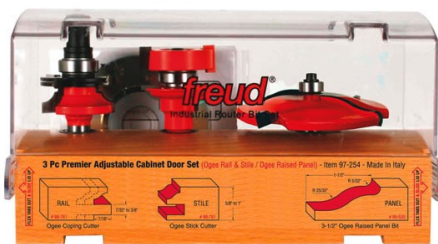

Edge of Arlington Saw & Tool, Inc.

124 South Collins
 Arlington, TX 76010
 Phone:817-461-7171 • Fax: 817-795-6651
 Toll Free: 888-461-7171
 Email: info@eoasaw.com
 Website: www.eoasaw.com

Item #97-258, Freud Three Piece Premier Adjustable Cabinet Bit Set (Raised Panel Bit w/BackCutter)

\$297.00

Thank you for shopping with us! Application: Combines our most popular rail and stile bit sets with one of our exclusive Quadra-Cut™ Raised Panel Bits -All sets feature Freud's NEW Premier Adjustable Rail & Stile Bits -All bits have 1/2" shanks and are designed to be used on 5/8" to 1 1/4" stock -Includes attractive wooden storage box -Cuts all composition materials, plywoods, hardwoods, and softwoods -Use on table-mounted portable routers with 1/2" shank

Set w/Backcutters- Set 97-258 Rail & Stile Bit Set 99-761 Quadra-Cut™ Raised Panel Bit 99-569

SPECIFICATIONS

Manufacturer	Freud Tools
Application	Use with stock from 5/8 in to 1 1/4 in thick
Includes	Ogee, Cove w/Backcutter; CD Cabinet Doors Made Simple; attractive wooden storage box
Features	Combines our most popular rail and stile bit sets with one of our exclusive Quadra-Cut Raised Panel Bits
Material	Hardwood, softwood, MDF, plywood
No. of Pieces	3 piece set
Recommended For	Table Router