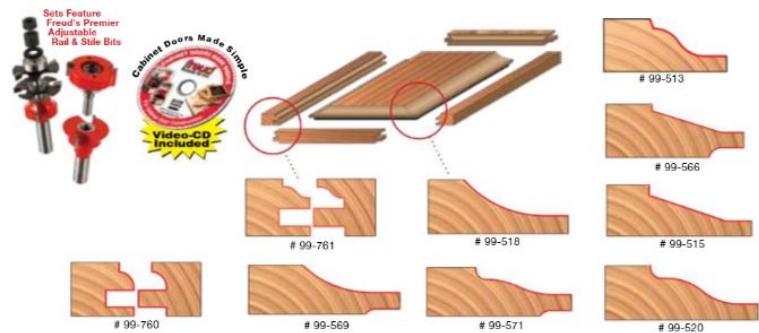

Edge of Arlington Saw & Tool, Inc.

124 South Collins
 Arlington, TX 76010
 Phone:817-461-7171 • Fax: 817-795-6651
 Toll Free: 888-461-7171
 Email: info@eoasaw.com
 Website: www.eoasaw.com

Item #97-258, Freud Three Piece Premier Adjustable Cabinet Bit Set (Raised Panel Bit w/BackCutter)

\$297.00

Thank you for shopping with us! Application: Combines our most popular rail and stile bit sets with one of our exclusive Quadra-Cut™ Raised Panel Bits -All sets feature Freud's NEW Premier Adjustable Rail & Stile Bits -All bits have 1/2" shanks and are designed to be used on 5/8" to 1 1/4" stock -Includes attractive wooden storage box -Cuts all composition materials, plywoods, hardwoods, and softwoods -Use on table-mounted portable routers with 1/2" shank

Set w/Backcutters- Set 97-258 Rail & Stile Bit Set 99-761 Quadra-Cut™ Raised Panel Bit 99-569

SPECIFICATIONS

Manufacturer	Freud Tools
Application	Use with stock from 5/8 in to 1 1/4 in thick
Includes	Ogee, Cove w/Backcutter; CD Cabinet Doors Made Simple; attractive wooden storage box
Features	Combines our most popular rail and stile bit sets with one of our exclusive Quadra-Cut Raised Panel Bits
Material	Hardwood, softwood, MDF, plywood
No. of Pieces	3 piece set
Recommended For	Table Router