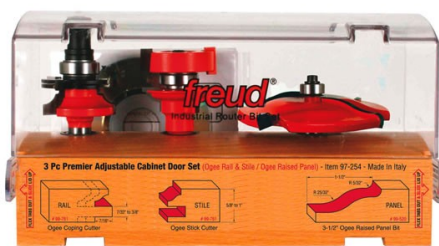

### Item #97-250, Freud Three Piece Premier Adjustable Cabinet Bit Set \$262.44

Thank you for shopping with us! Application: Combines our most popular rail and stile bit sets with one of our exclusive Quadra-Cut™ Raised Panel Bits -All sets feature Freud's NEW Premier Adjustable Rail & Stile Bits -All bits have 1/2" shanks and are designed to be used on 5/8" to 1 1/4" stock -Includes attractive wooden storage box -Cuts all composition materials, plywoods, hardwoods, and softwoods -Use on table-mounted portable routers with 1/2" shank

## SPECIFICATIONS

|                        |  |
|------------------------|--|
| <b>Manufacturer</b>    | Freud Tools  |
| <b>Application</b>     | Use with stock from 5/8 in to 1 1/4 in thick   |
| <b>Includes</b>        | Ogee, Bevel; CD Cabinet Doors Made Simple; attractive wooden storage box                                 |
| <b>Features</b>        | Combines our most popular rail and stile bit sets with one of our exclusive Quadra-Cut Raised Panel Bits |
| <b>Material</b>        | Hardwood, softwood, MDF, plywood   |
| <b>No. of Pieces</b>   | 3 piece set  |
| <b>Recommended For</b> | Table Router   |