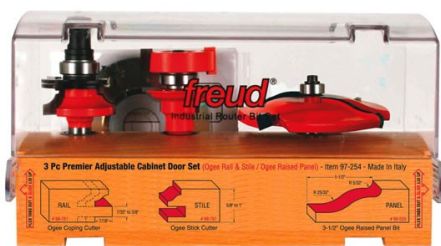

Thank you for shopping with us! Application: Combines our most popular rail and stile bit sets with one of our exclusive Quadra-Cut™ Raised Panel Bits -All sets feature Freud's NEW Premier Adjustable Rail & Stile Bits -All bits have 1/2" shanks and are designed to be used on 5/8" to 1 1/4" stock -Includes attractive wooden storage box -Cuts all composition materials, plywoods, hardwoods, and softwoods -Use on table-mounted portable routers with 1/2" shank

3

Pc 1/2" shank cabinet bit sets Set: 97-150 Rail & Stile Bit Set
 99-760 Quadra-Cut™ Raised Panel Bit 99-515

SPECIFICATIONS	
Manufacturer	Freud Tools
Application	Use with stock from 5/8 in to 1 1/4 in thick
Includes	Round Over, Bevel, CD Cabinet Doors Made Simple; attractive wooden storage box
Features	Combines our most popular rail and stile bit sets with one of our exclusive Quadra-Cut Raised Panel Bits
Material	Hardwood, softwood, MDF, plywood
No. of Pieces	3 piece set
Recommended For	Table Router