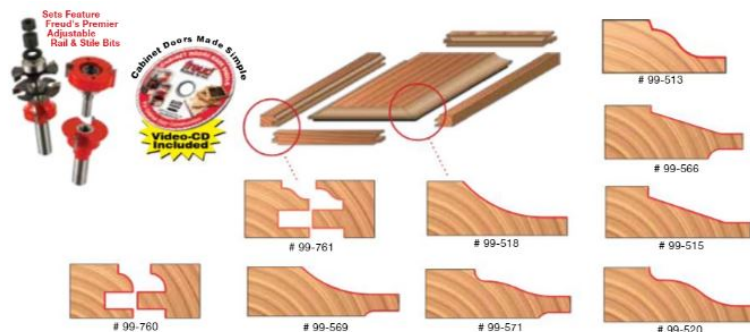

Edge of Arlington Saw & Tool, Inc.

124 South Collins
 Arlington, TX 76010
 Phone: 817-461-7171 • Fax: 817-795-6651
 Toll Free: 888-461-7171
 Email: info@eoasaw.com
 Website: www.eoasaw.com

Item #97-150, Freud Three Piece Premier Adjustable Cabinet Bit Set \$262.44

Thank you for shopping with us! Application: Combines our most popular rail and stile bit sets with one of our exclusive Quadra-Cut™ Raised Panel Bits -All sets feature Freud's NEW Premier Adjustable Rail & Stile Bits -All bits have 1/2" shanks and are designed to be used on 5/8" to 1 1/4" stock -Includes attractive wooden storage box -Cuts all composition materials, plywoods, hardwoods, and softwoods -Use on table-mounted portable routers with 1/2" shank

3

Pc 1/2" shank cabinet bit sets Set: 97-150 Rail & Stile Bit Set
 99-760 Quadra-Cut™ Raised Panel Bit 99-515

SPECIFICATIONS	
Manufacturer	Freud Tools
Application	Use with stock from 5/8 in to 1 1/4 in thick
Includes	Round Over, Bevel, CD Cabinet Doors Made Simple; attractive wooden storage box
Features	Combines our most popular rail and stile bit sets with one of our exclusive Quadra-Cut Raised Panel Bits
Material	Hardwood, softwood, MDF, plywood
No. of Pieces	3 piece set
Recommended For	Table Router