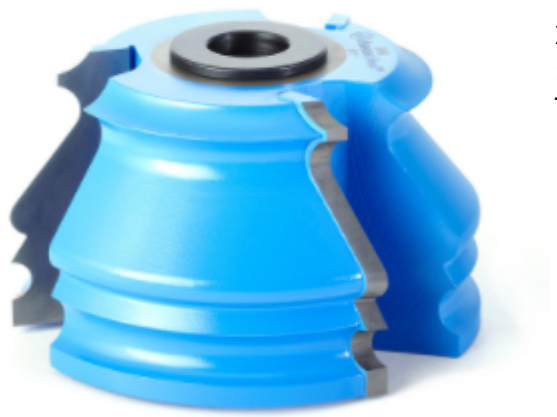

### Item #966, Amana Tool Carbide-Tipped 3-Wing Molding 1/8 Radius x 3 in Dia x 1-3/4 CH x 1/2 & 3/4 Bore

**\$156.23**

Thank you for shopping with us!

#### SPECIFICATIONS

<b>Manufacturer</b>	Amana Tool
<b>Diameter</b>	3 in
<b>Bore</b>	1/2 in & 3/4 in
<b>Cut Height, Length, or Width</b>	1-3/4 in
<b>Note</b>	Rub collar for 3/4 in arbor only.
<b>Radius</b>	1/8 in
<b>R1/Radius</b>	5/32 in
<b>R2/Radius</b>	1/4 in
<b>Rub Collar</b>	C-010