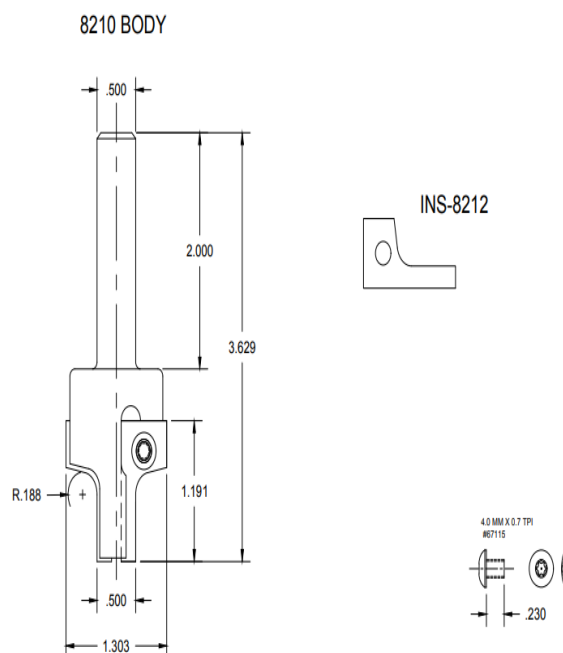

### Item #Kit 8210-INS-8212, Vortex Series 8200 Insert Round & Rout: 8210 BODY W/ INS-8212 INSERT \$411.36

Thank you for shopping with us!

Unique "capture" groove allows this series of insert tools to maintain small cutting diameters, while still providing two cutting edges. Designed to cut .010" through on 3/4" material and top edge round. It is recommended that you ramp in or start off the part when using this tool. Tool is designed so that one body accepts all five inserts! Specify which set of inserts is to be included with the original body purchase.

## SPECIFICATIONS

<b>Radius</b>	--
<b>Small Diameter</b>	1/2 in
<b>Type</b>	Series 8200 Insert Round & Rout: 8210 Body w/ INS-8212 Insert
<b>Note</b>	--