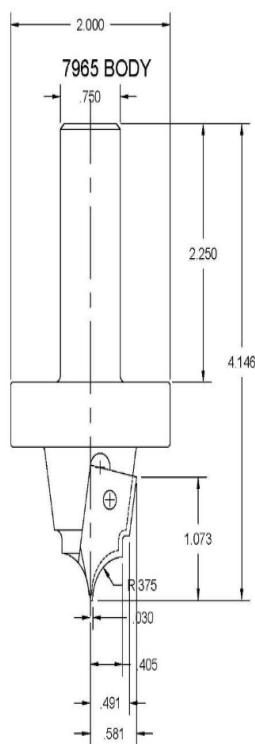

## Edge of Arlington Saw & Tool, Inc.

124 South Collins  
Arlington, TX 76010  
Phone: 817-461-7171 • Fax: 817-795-6651  
Toll Free: 888-461-7171  
Email: [info@eoasaw.com](mailto:info@eoasaw.com)  
Website: [www.eoasaw.com](http://www.eoasaw.com)

### Item #Kit 7965-INS-7965, Vortex Inside Corner Cleaning Profiles: 7965 BODY W/ INS-7965 INSERT - Large Bead (3/8" R) **\$421.03**

Thank you for shopping with us!

Used to clean the inside corners after the [inside roughing profile](#) has "roughed out" the material. This tool will create the look of a five-piece assembled door.

## SPECIFICATIONS

<b>Includes</b>	7965 Insert Body, INS-7965 Insert, 67115 Screws
<b>Profile</b>	Inside Profile - Large Bead (3/8 in Radius)
<b>Type</b>	Inside Corner Cleaning Profiles: 7965 Body w/ INS-7965 Insert
<b>Note</b>	--
<b>Manufacturer</b>	Vortex Tool