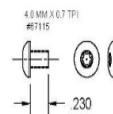

### Item #Kit 7965-INS-7965, Vortex Inside Corner Cleaning Profiles: 7965 BODY W/ INS-7965 INSERT - Large Bead (3/8" R) **\$421.03**

Thank you for shopping with us!

Used to clean the inside corners after the [inside roughing profile](#) has "roughed out" the material. This tool will create the look of a five-piece assembled door.

## SPECIFICATIONS

<b>Includes</b>	7965 Insert Body, INS-7965 Insert, 67115 Screws
<b>Profile</b>	Inside Profile - Large Bead (3/8 in Radius)
<b>Type</b>	Inside Corner Cleaning Profiles: 7965 Body w/ INS-7965 Insert
<b>Note</b>	--
<b>Manufacturer</b>	Vortex Tool