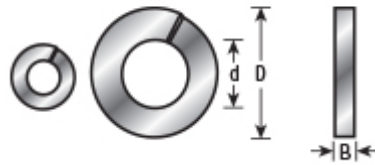

Edge of Arlington Saw & Tool, Inc.

124 South Collins
Arlington, TX 76010
Phone:817-461-7171 • Fax: 817-795-6651
Toll Free: 888-461-7171
Email: info@eoasaw.com
Website: www.eoasaw.com

Item #67082, Amana Tool Steel Split Lock Washer 1/4 Overall Dia x 1/8 Inner Dia \$0.77

Thank you for shopping with us!

Application: Used between ball bearing & screw head or hex nut to serve as a lock washer.

SPECIFICATIONS

Manufacturer	Amana Tool
Inside Diameter	1/8 in
Outside Diameter	1/4 in
Thickness	1 mm