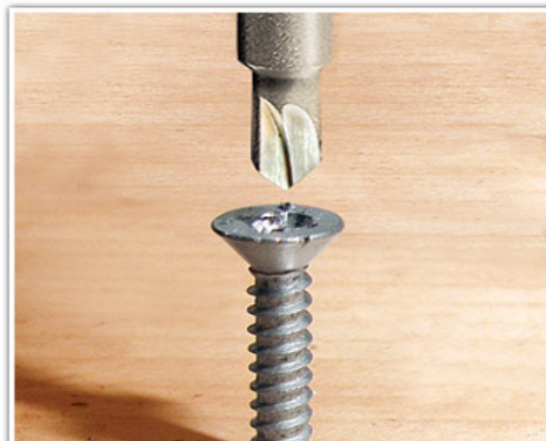

### Item #608-731, Amana Timberline Broken/Stripped Screw Remover **\$9.68**

Thank you for shopping with us!

1/4" Hex Shank design for Quick Release

Designed to remove #6 to #14 stripped Phillips, Square, or Slotted screws. This tool allows you to drill out the damaged screw quickly, by inserting the bit into your drill.

Firmly hold the tip against the stripped screw head and reverse it out. The extremely sharp edges bite into the screw head & work the screw out. Requires a drill with the reverse feature. Not recommended for deck screws.

Product Information: • 1/4" Hex Shank for Quick Release Drill System • Professional Quality • Unit Pack: Individually Carded