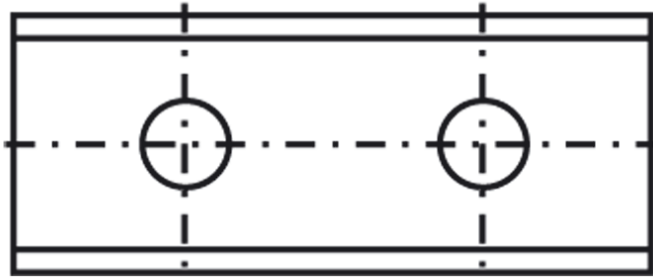

Edge of Arlington Saw & Tool, Inc.

124 South Collins
Arlington, TX 76010
Phone: 817-461-7171 • Fax: 817-795-6651
Toll Free: 888-461-7171
Email: info@eoasaw.com
Website: www.eoasaw.com

**Item #054882,
Tigra Reversible
Knives:
Standard 2-
sided - Box of
10 Inserts
\$166.20**

Thank you for
shopping with us!

SPECIFICATIONS

Manufacturer	Tigra
Degree	35 deg
Grade	T10MG-E
Hole Spacing	26 mm
Length	60 mm
Thickness	1.5 mm
Width	12 mm
Unit Price	\$16.62
Pack Quantity	Sold as Box of 10 inserts