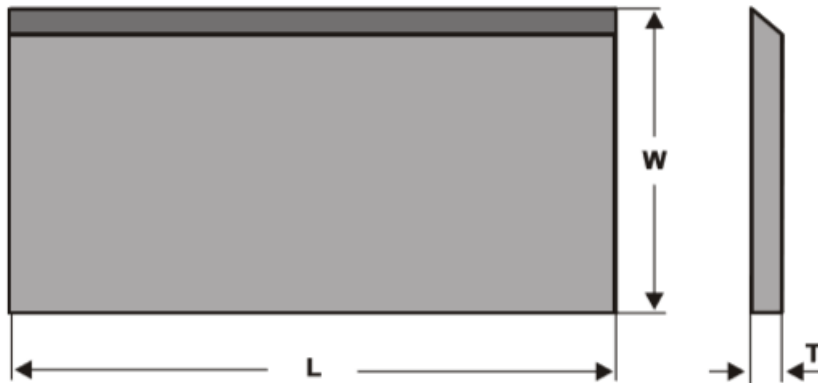

Edge of Arlington Saw & Tool, Inc.

124 South Collins
Arlington, TX 76010
Phone: 817-461-7171 • Fax: 817-795-6651
Toll Free: 888-461-7171
Email: info@eoasaw.com
Website: www.eoasaw.com

Item #050053, Tegra Solid Carbide Planer Knives

$166.53

Thank you for shopping with
us!

SPECIFICATIONS

Manufacturer	Tigra
Grade	T10MG
Length	110 mm
Note	Only for use in special clamping systems for carbide knives, not in conventional planing heads.
Thickness	3 mm
Width	30 mm