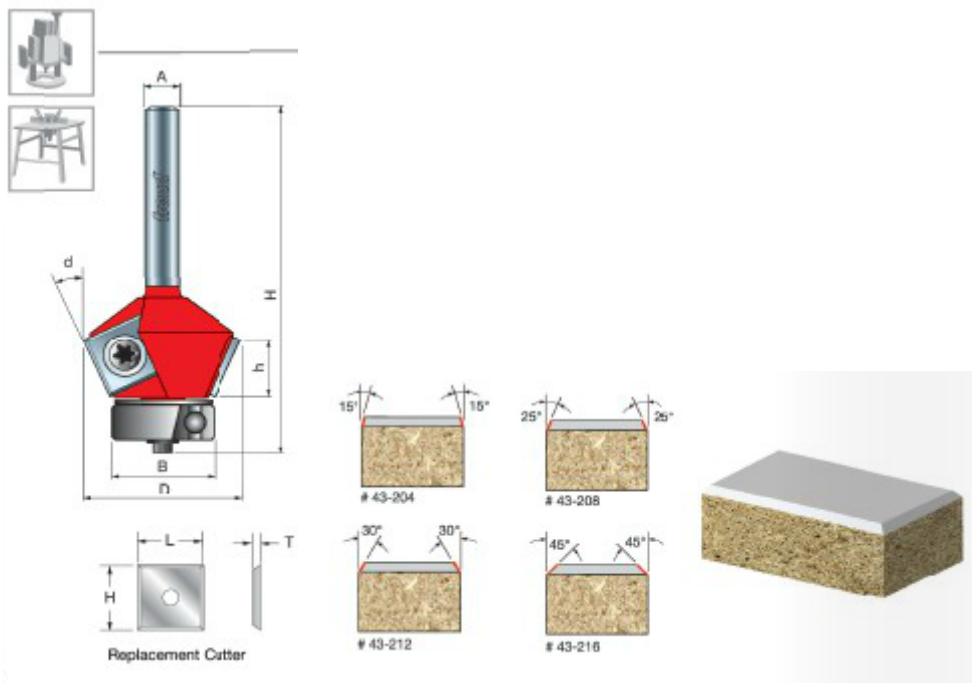

Edge of Arlington offers free shipping in the United States when you choose flat rate shipping Application: Creates a clean, beveled edge for plastic laminate -Replacement throw-away knives (CG01MBA3 12mmx12mmx1.5mm - 4 cutting edges) can be rotated for multiple cutting edges so you always have a sharp edge -Cuts all plastic laminates - Use on hand-held routers, laminate trimmers, and table-mounted portable routers.

SPECIFICATIONS

Diameter	15/16 in
Cut Height/Length	29/64 in
Angle	15°
Overall Length	2 1/4 in
Shank	1/4 in
Bearing Size	3/4 in
Manufacturer	Freud Tools